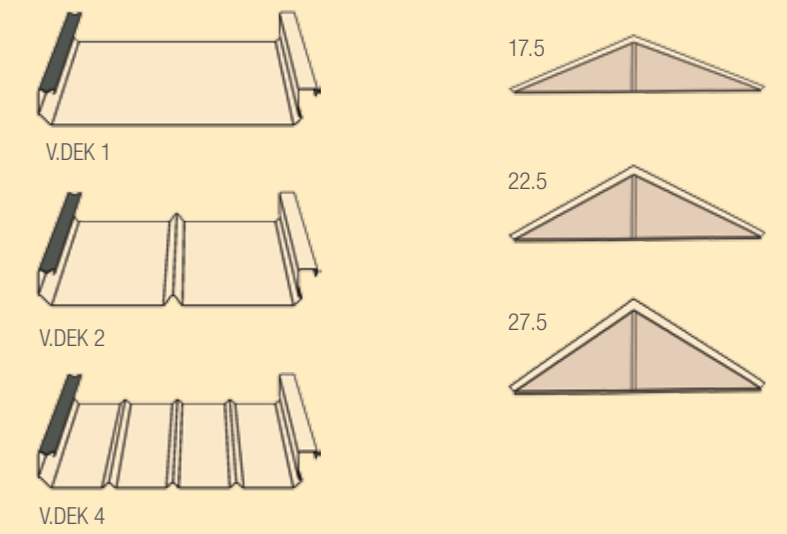

# STYLISH APPEARANCE TO ADD VALUE TO YOUR HOME

1. 100% Bluescope Steel
2. Cap brackets for all sections
3. Intersecting gables available
4. Down light detail
5. High span double sided roofing
6. 3 standard roof pitches
7. Screw cover flashings
8. No beam stacking required
9. Unique portal connection using button head stainless steel bolts into thread inverts
10. Strip lighting for extra light
11. Twin wall infills

## ROOFING PROFILES AND PITCHES

Victory patios, verandahs and carports are available with a wide range of roofing profiles to suit any home - from the exclusive True Oak Superior Corrugated Roofing to the revolutionary new V-Deck roofing profile - which is perfectly suited to Flat, Longspan and Gable style verandahs. Providing a classically smooth ceiling finish in various gloss colours to enhance the appearance of your structure, the V-Deck offers great spanning capabilities up to four metres without the need for unsightly roof purlins. Victory patios, verandahs and carports are available in three roof pitch options: 17.5, 22.5 or 27.5 degrees. Plus, the choice of both 108mm and 158mm portal beams enable spans beyond 10 metres.