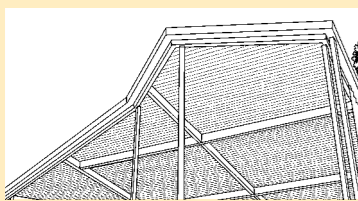

VICTORY FLAT ROOF VERANDAH

Insist on the genuine Victory superior patio, verandah or carport system and enjoy the great outdoors in your own backyard. Smooth ceiling-like underside of roof with compact beams gives a spacious appearance and makes cleaning easy. A convenient overhang is available if preferred.