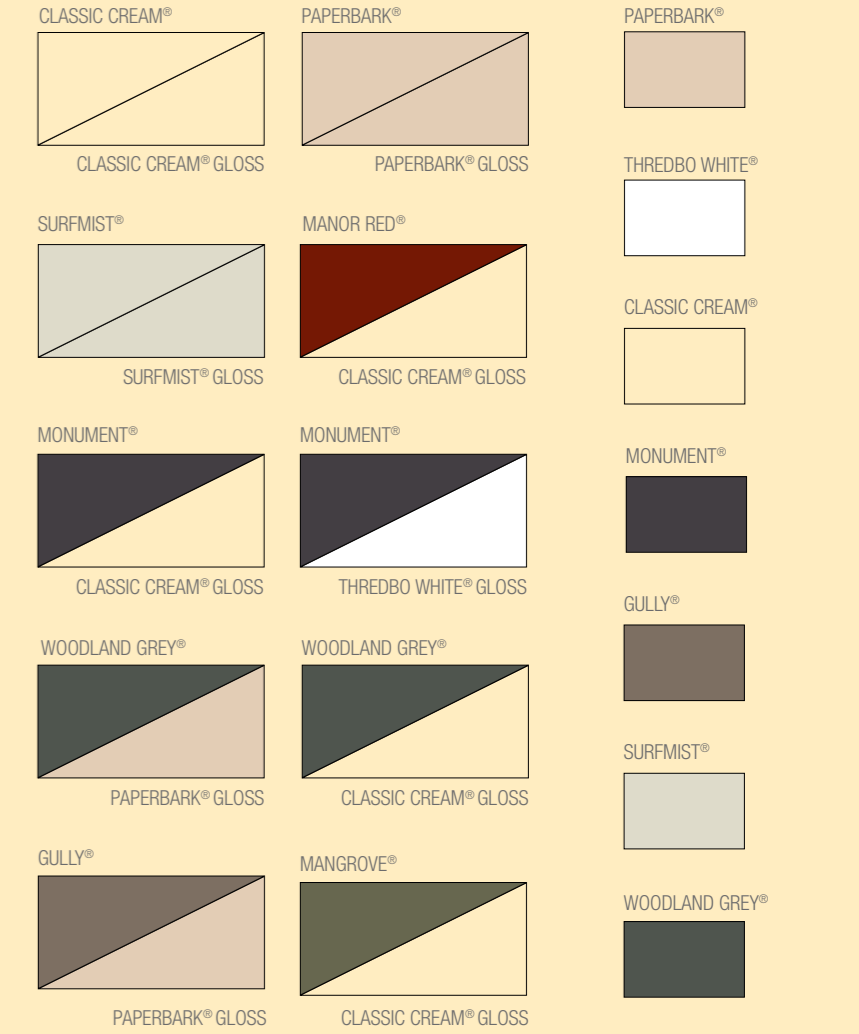

STREET-SMART COLOURS

The Victory range is available in COLORBOND® with a high gloss finish to give you a low maintenance, attractive and street-smart structure without the need for painting. The great selection of double-sided COLORBOND® roofing colours also allow for a choice of gloss on the underside of the sheeting to complement your home.