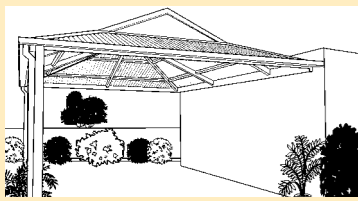

## ROOFING PROFILES AND PITCHES

Victory patios, verandahs and carports are available with a wide range of roofing profiles to suit any home - from the exclusive True Oak Superior Corrugated Roofing to the revolutionary new V-Deck roofing profile - which is perfectly suited to Flat, Longspan and Gable style verandahs. Providing a classically smooth ceiling finish in various gloss colours to enhance the appearance of your structure, the V-Deck offers great spanning capabilities up to four metres without the need for unsightly roof purlins. Victory patios, verandahs and carports are available in three roof pitch options: 17.5, 22.5 or 27.5 degrees. Plus, the choice of both 108mm and 158mm portal beams enable spans beyond 10 metres.

Victory patio, verandah and carport beams are available in seven classic Colorbond® Steel Colour – Paperbark, Thredbo White, Classic Cream, Monument, Gully, Surfmist and Woodland Grey.

Victory also offers the choice of adding sunlight to your structure with a wide range of polycarbonate or fibreglass roof sheeting to enhance the look and feel of your patio or verandah.

## VICTORY DUTCH GABLE PATIO, VERANDAH OR CARPORT

Classic style to complement and add value to all types of homes. Perfect for entertaining as an outdoor area or simply as a carport on the side of your home. The Victory Dutch Gable design is a popular choice with both 108mm and 158mm portal beams, which enables opening widths beyond 10 metres.