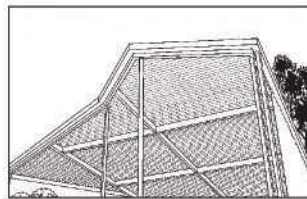

Victory Longspan Patio, Verandah or Carport

No need for internal roof purlins. Offering a wide range of options the Longspan is available as a pitched verandah or a carport and the design is customised to suit your home and lifestyle. The design of the Longspan means larger spans are available to accommodate your needs. Available as a single gable or combined with flat roof sections.

Victory Louvres

Victory Opening Roofs are now available. Designed with durability and quality in mind, there has never been a better time for true indoor-outdoor living.

Victory Louvres give you control over your lifestyle, allowing you to select as much or as little sun and weather as you like.

Victory Flat Roof Verandah

Insist on the genuine Victory superior patio, verandah or carport system and enjoy the great outdoors in your own backyard.

Smooth ceiling-like underside of roof with compact beams gives a spacious appearance and makes cleaning easy. A convenient overhang is available if preferred.

Insist on the genuine and superior Victory patio, verandah or carport and enjoy the great outdoors in your own backyard.

Roofing Profiles and Pitches

Victory patios, verandahs and carports are available with a wide range of roofing profiles to suit any home - from the exclusive True Oak Superior Corrugated Roofing to the revolutionary new V-Deck roofing profile - which is perfectly suited to Flat, Longspan and Gable style verandahs. Providing a classically smooth ceiling finish in various gloss colours to enhance the appearance of your structure, the V-Deck offers great spanning capabilities up to four metres without the need for unsightly roof purlins. Victory patios, verandahs and carports are available in three roof pitch options: 17.5, 22.5 or 27.5 degrees.