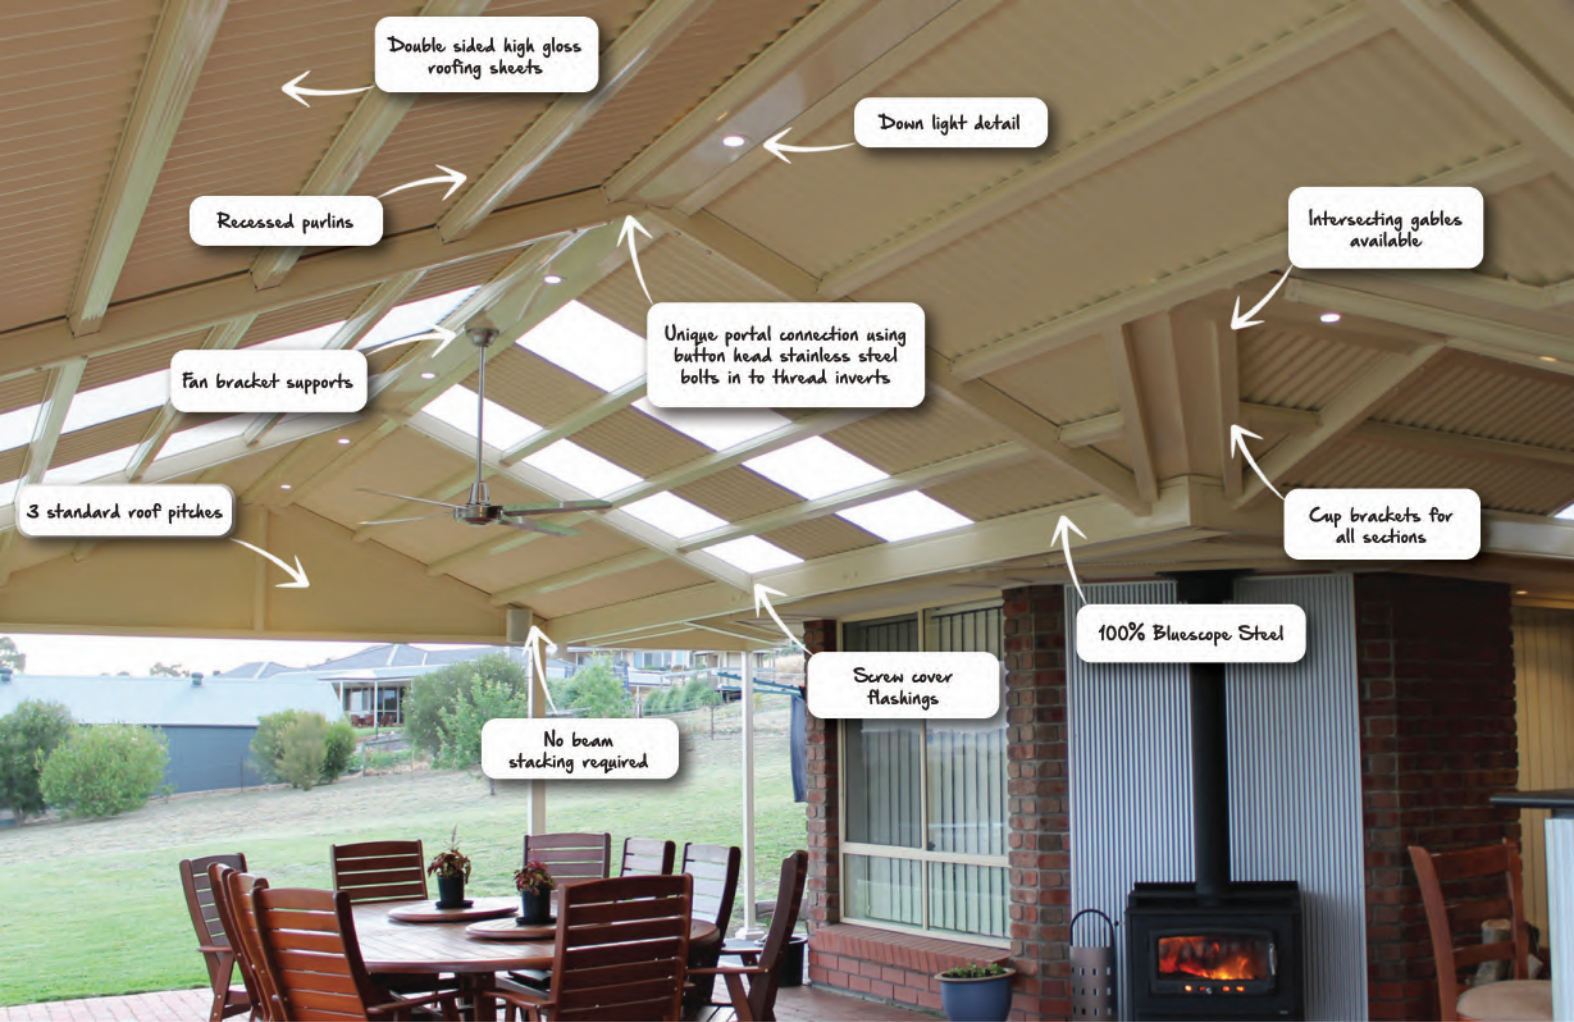

Stylish appearance to add value to your home.