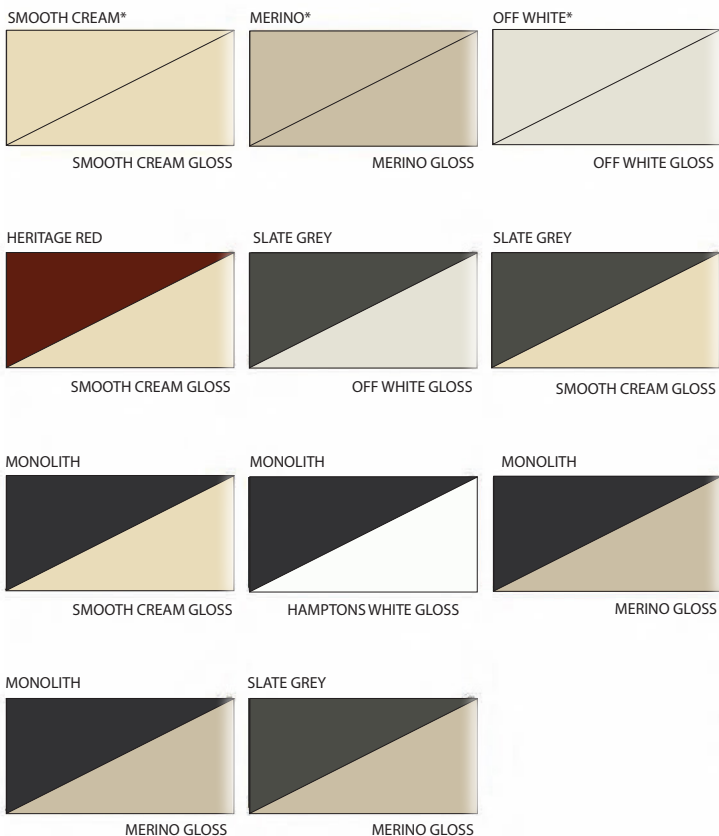

The range of roofing colours also allows for a choice of gloss on the underside of the sheeting - a nice finishing touch.

Victory patio, verandah and carport beams are available in classic and new colours as well as RevZinc AM125

While you're there, consider the addition of PolyPiu or fibreglass roof sheeting to not only let in light and warmth but to enhance the vibe of your patio or verandah.

Roofing Profiles and Pitches:

Roofing Colours: