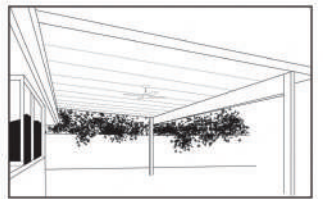

Victory Flat Roof Verandah

Insist on the genuine Victory superior patio, verandah or carport system and enjoy the great outdoors in your own backyard.

Smooth ceiling-like underside of roof with compact beams gives a spacious appearance and makes cleaning easy. A convenient overhang is available if preferred.

Insist on the genuine and superior Victory patio, verandah or carport and enjoy the great outdoors in your own backyard.

Roofing Profiles and Pitches

Victory patios, verandahs and carports are available with a wide range of roofing profiles to suit any home - from the exclusive True Oak Superior Corrugated Roofing to the revolutionary new V-Deck roofing profile - which is perfectly suited to Flat, Longspan and Gable style verandahs. Providing a classically smooth ceiling finish in various gloss colours to enhance the appearance of your structure, the V-Deck offers great spanning capabilities up to four metres without the need for unsightly roof purlins. Victory patios, verandahs and carports are available in three roof pitch options: 17.5, 22.5 or 27.5 degrees.