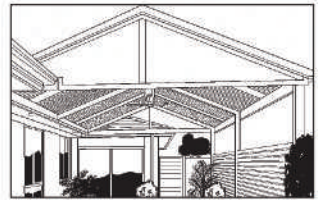

as a carport on the side of your home. The Victory Dutch Gable design is a popular choice with both 108mm and 158mm portal beams, which enables opening widths beyond 10 metres.

Victory Curved Roof, Patio, Verandah or Carport

Curved options are available for flexibility in design and optimum appearance to complement your home. Curved verandahs are available in a choice of finishes.

Victory Hip Roof Patio, Verandah or Carport

The Hip Gable roof has been designed with flexibility in mind.

It can accommodate your choice of roofing materials and design options whether it's polycarbonate sheeting to maximise light or a premium pre-painted corrugated roof which will complement your house colours.

Victory Longspan Patio, Verandah or Carport

No need for internal roof purlins. Offering a wide range of options the Longspan is available as a pitched verandah or a carport and the design is customised to suit your home and lifestyle. The design of the Longspan means larger spans are available to accommodate your needs. Available as a single gable or combined with flat roof sections.