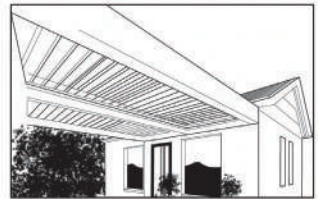

Victory Longspan Patio, Verandah or Carport

No need for internal roof purlins. Offering a wide range of options the Longspan is available as a pitched verandah or a carport and the design is customised to suit your home and lifestyle. The design of the Longspan means larger spans are available to accommodate your needs. Available as a single gable or combined with flat roof sections.

The Victory Gable End

Offering both visual appeal and superior spanning capabilities, the Victory Gable End adds flair and style to your home in a distinctive manner. Wide choice of designs and sizes to suit your requirements. Fluted columns offer attractiveness and strength.

Victory Flat Roof Verandah

Insist on the genuine Victory superior patio, verandah or carport system and enjoy the great outdoors in your own backyard.

Smooth ceiling-like underside of roof with compact beams gives a spacious appearance and makes cleaning easy. A convenient overhang is available if preferred.

Insist on the genuine and superior Victory patio, verandah or carport and enjoy the great outdoors in your own backyard.

Roofing Profiles and Pitches

Victory patios, verandahs and carports are available with a wide range of roofing profiles to suit any home - from the exclusive True Oak Superior Corrugated Roofing to the revolutionary new V-Deck roofing profile - which is perfectly suited to Flat, Longspan and Gable style verandahs. Providing a classically smooth ceiling finish in various gloss colours to enhance the appearance of your structure, the V-Deck offers great spanning capabilities up to four metres without the need for unsightly roof purlins. Victory patios, verandahs and carports are available in three roof pitch options: 17.5, 22.5 or 27.5 degrees.