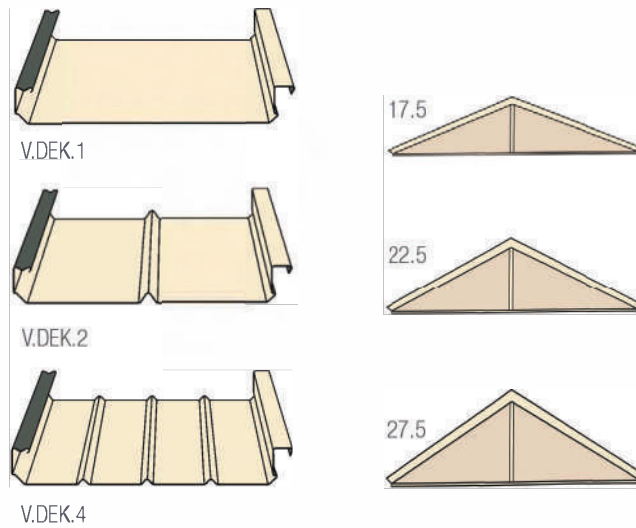

Roofing Profiles and Pitches

Victory patios, verandahs and carports are available with a wide range of roofing profiles to suit any home - from the exclusive True Oak Superior Corrugated Roofing to the revolutionary new V-Deck roofing profile - which is perfectly suited to Flat, Longspan and Gable style verandahs. Providing a classically smooth ceiling finish in various gloss colours to enhance the appearance of your structure, the V-Deck offers great spanning capabilities up to four metres without the need for unsightly roof purlins. Victory patios, verandahs and carports are available in three roof pitch options: 17.5, 22.5 or 27.5 degrees.

Plus, the choice of both 108mm and 158mm portal beams enable spans beyond 10 metres.

Give your project the star treatment

The Victory range is available in premium pre painted steel featuring a high gloss or standard finish to give you a low maintenance, high end structure without the need for painting.

The range of roofing colours also allows for a choice of gloss on the underside of the sheeting - a nice finishing touch.

Victory patio, verandah and carport beams are available in classic and new colours as well as RevZinc AM125

While you're there, consider the addition of PolyPiu or fibreglass roof sheeting to not only let in light and warmth but to enhance the vibe of your patio or verandah.

Roofing Profiles and Pitches: