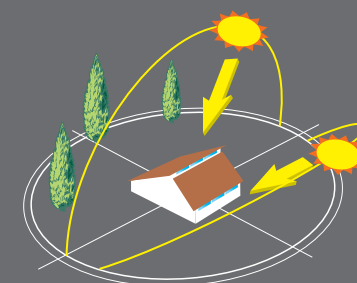

THE FINISHING TOUCH - ADD SHUTTERS + BLINDS

Victory's integrated range of shutters and blinds are designed to fit in perfectly with your Opening Roof. Motorised, hand-operated or fixed – there are plenty of design possibilities to enhance your home.