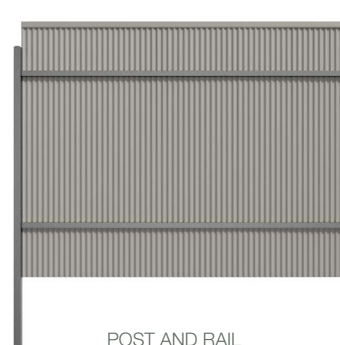

POST AND RAIL