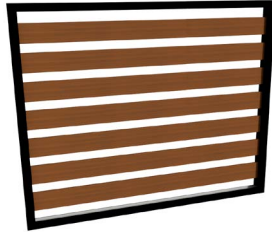

# VICTORY STOCKADE FENCING

PANEL FENCE

SCREEN SLAT

PILLAR SLAT FENCE

PANEL EXTENSION

Eureka, finally high strength, easy-fix steel slat fencing. Variable width slats and gaps and a choice of colours including two woodgrain finishes. Whether it be retro fitting an existing panel fence, fitting perfectly into a brick pillar fence or even finishing off a Victory Carport with a slat screen, Stockade is the best choice. Engineered for simplicity and sleek design - Stockade really is a Victory for your fencing needs.