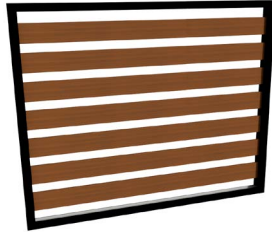

Only with Victory Fencing, by Revolution Roofing, can you get exclusive, 100% genuine True Oak Superior Corrugated fencing. Available in both 'Deep' 21mm and 'Mid' 10mm options, in horizontal and vertical applications, there's never been a better corrugated fence. The deeper, rounder curves of True Oak Superior Corrugated offer a greater strength and results in better lapping. This means your fence won't rattle like that annoying neighbour.

TRUE OAK 'DEEP' 21MM

PANEL FENCE HORIZONTAL

PANEL FENCE VERTICAL

POST AND RAIL

TRUE OAK 'MID' 10MM

PANEL FENCE HORIZONTAL

PANEL FENCE VERTICAL

POST AND RAIL

VICTORY STOCKADE FENCING

PANEL FENCE

SCREEN SLAT

PILLAR SLAT FENCE

PANEL EXTENSION

Eureka, finally high strength, easy-fix steel slat fencing. Variable width slats and gaps and a choice of colours including two woodgrain finishes. Whether it be retro fitting an existing panel fence, fitting perfectly into a brick pillar fence or even finishing off a Victory Carport with a slat screen, Stockade is the best choice. Engineered for simplicity and sleek design - Stockade really is a Victory for your fencing needs.

COLOURS

Victory Stockade Fences are available in standard Colorbond® colours: Classic Cream, Paperbark, Night Sky, Woodland Grey and Surfmist; Metallic Colorbond® colours: Astro and Celestian; and the NEW Colorbond® Woodgrain finishes: Classic Cedar and Caoba.